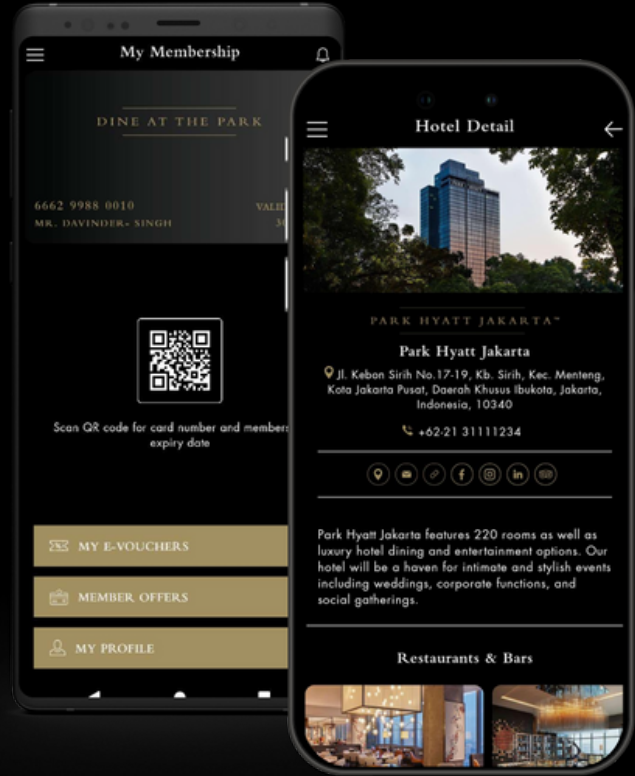

AN E-MEMBERSHIP FOR MORE CONVENIENCE

Dine at the Park Jakarta mobile app brings a world of fantastic privileges in your pocket. We proudly make every membership experience of yours seamlessly amazing.

- Always stay updated with the available benefits for **Dine at the Park Jakarta** program
- Within just a few simple steps, redeem e-vouchers on dining, accommodation and spa
- Receive push notifications to get the latest information on all promotions of the hotel